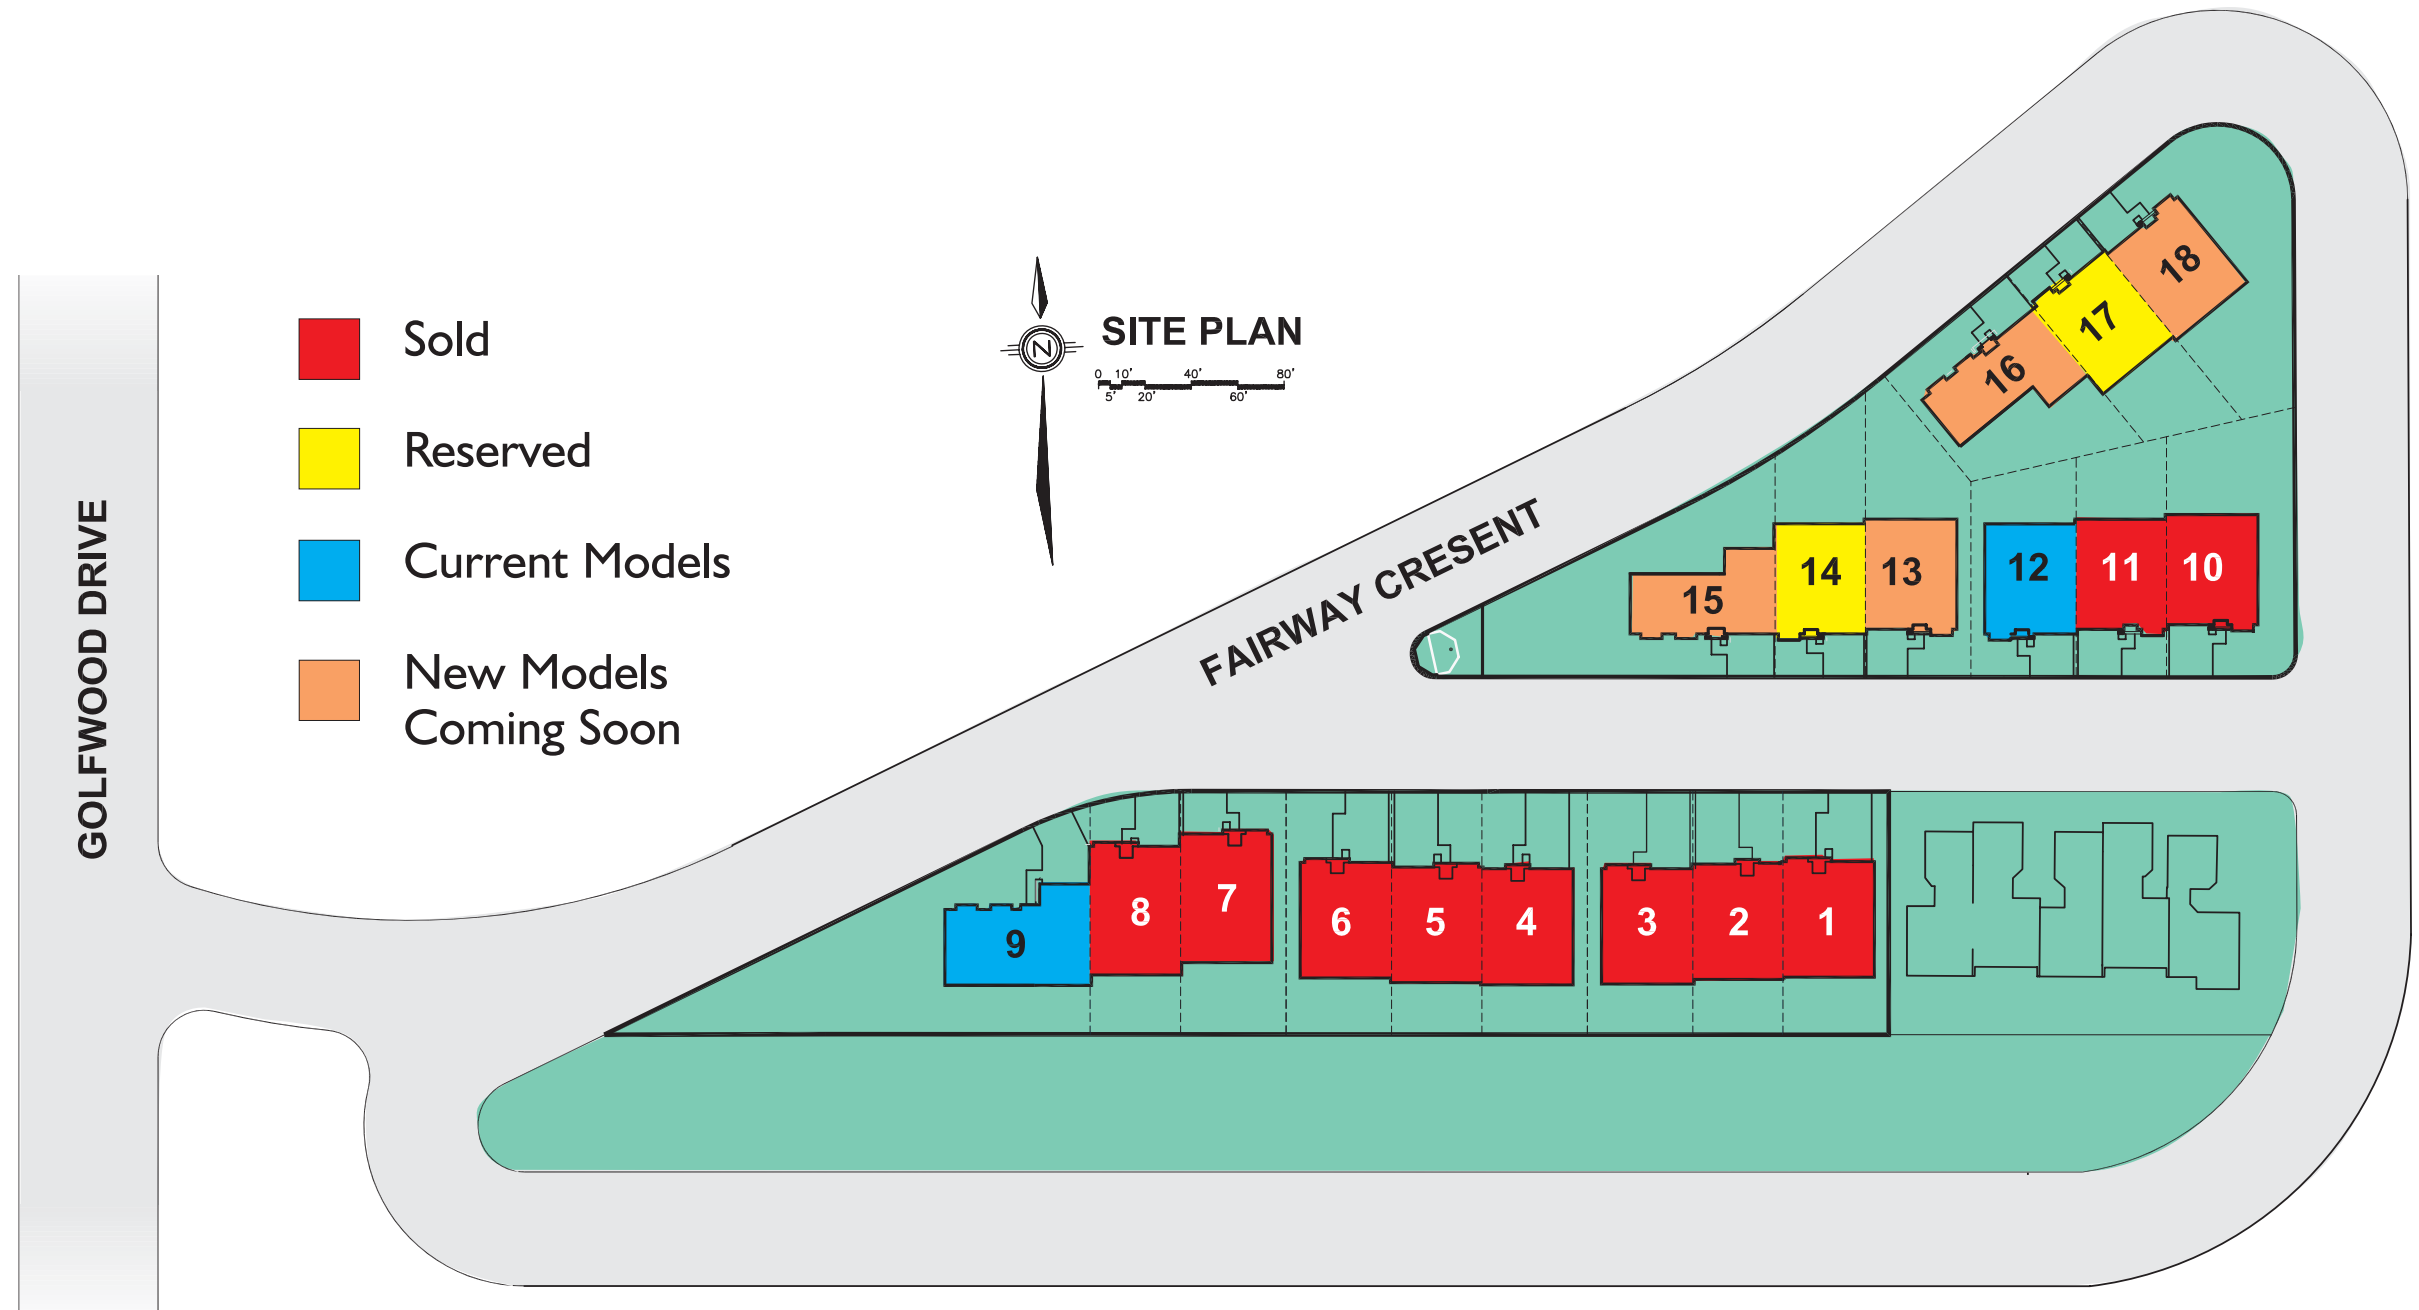

The Fairways

AT POINTE WEST

HISTORIC AMHERSTBURG, ONTARIO

END UNIT

AREA 1489 Sq. Ft. APPROX..

END/ MIDDLE UNIT

AREA: 1500 SQ. FT.. APPROX.