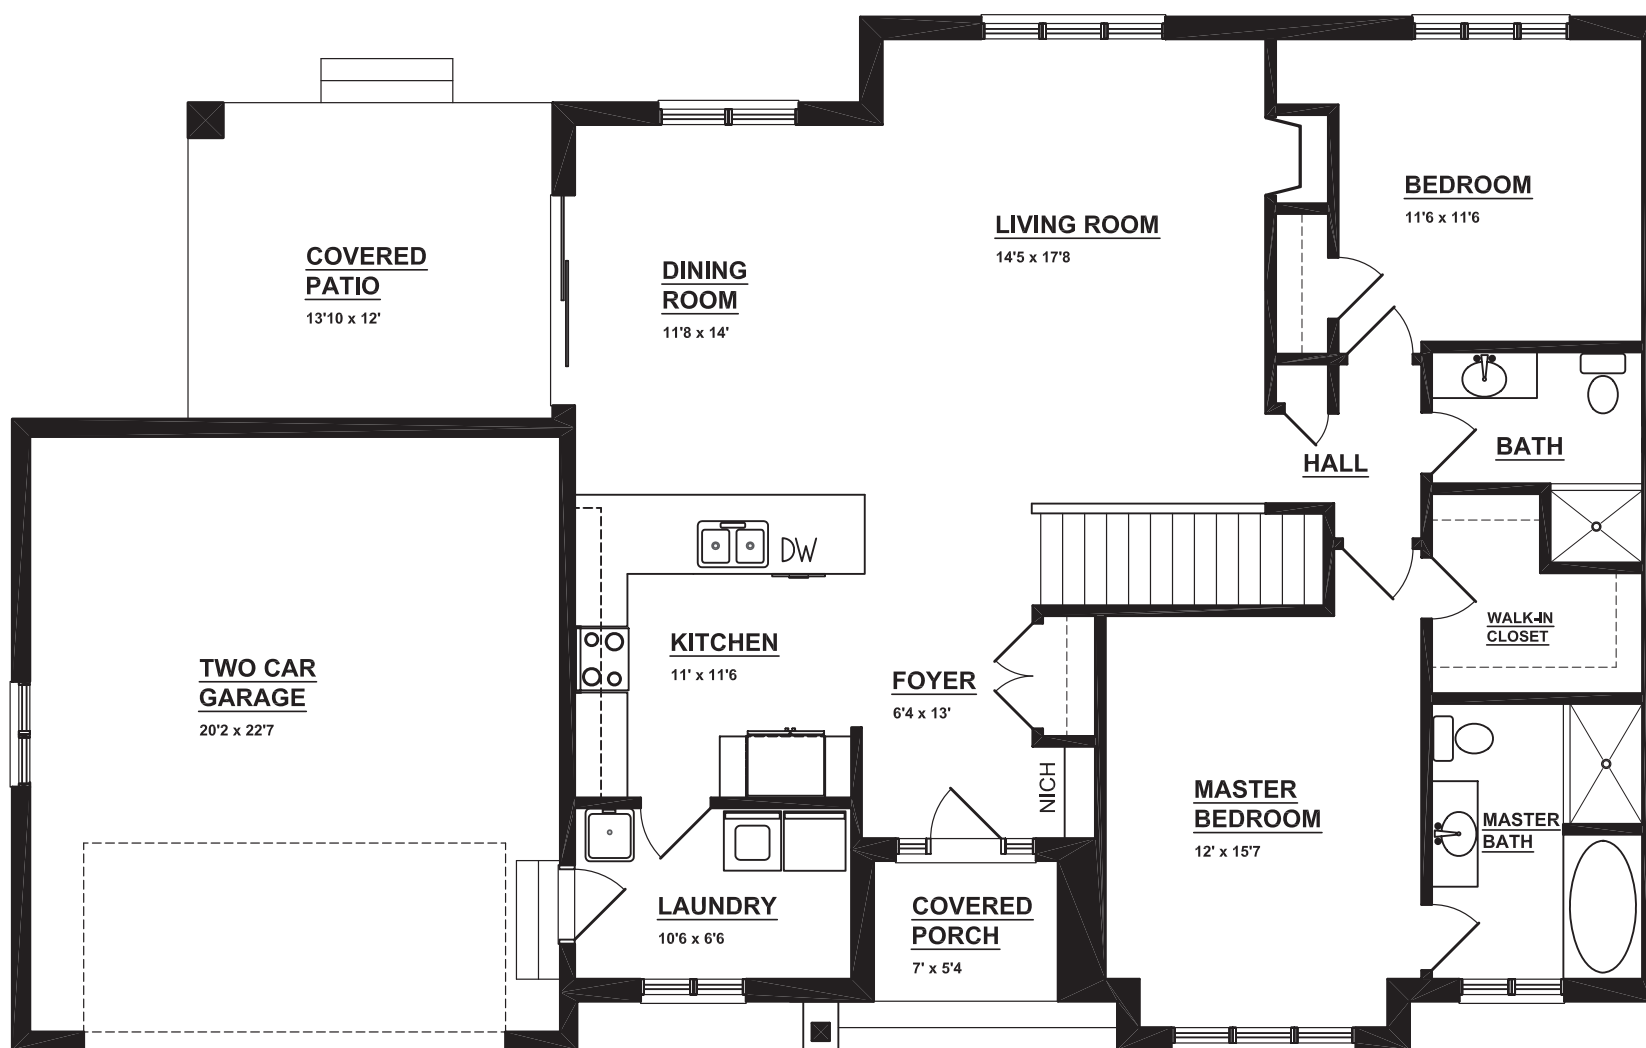

The Fairways

AT POINTE WEST

HISTORIC AMHERSTBURG, ONTARIO

END UNIT

AREA 1489 Sq. Ft. APPROX..

END/ MIDDLE UNIT

AREA: 1500 SQ. FT.. APPROX.